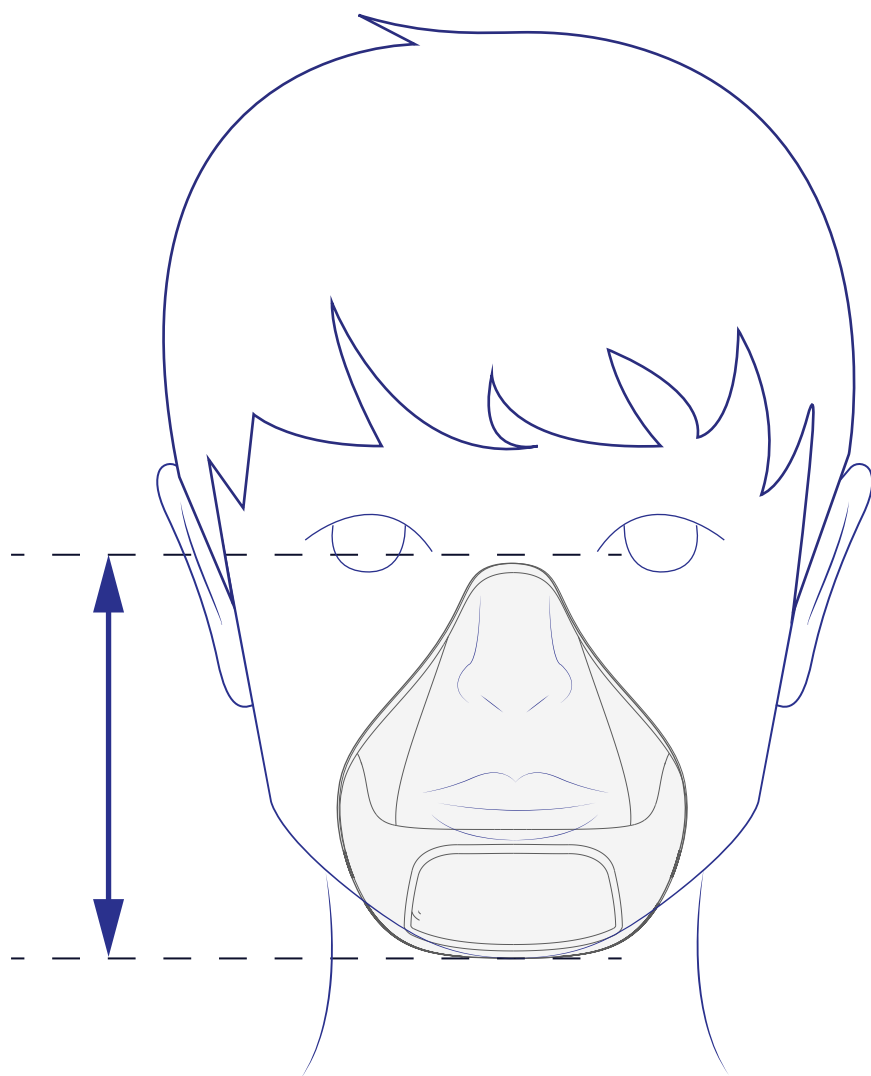

## MASK SIZE GUIDE

Using a ruler, measure from between your eyes to the base of your chin

The HumidiFlyer is designed to fit eye-chin measurements between  
105-125mm (4.1-5")

Front View

Side View

If your measurements are smaller, we recommend the HumidiFlyer Junior mask