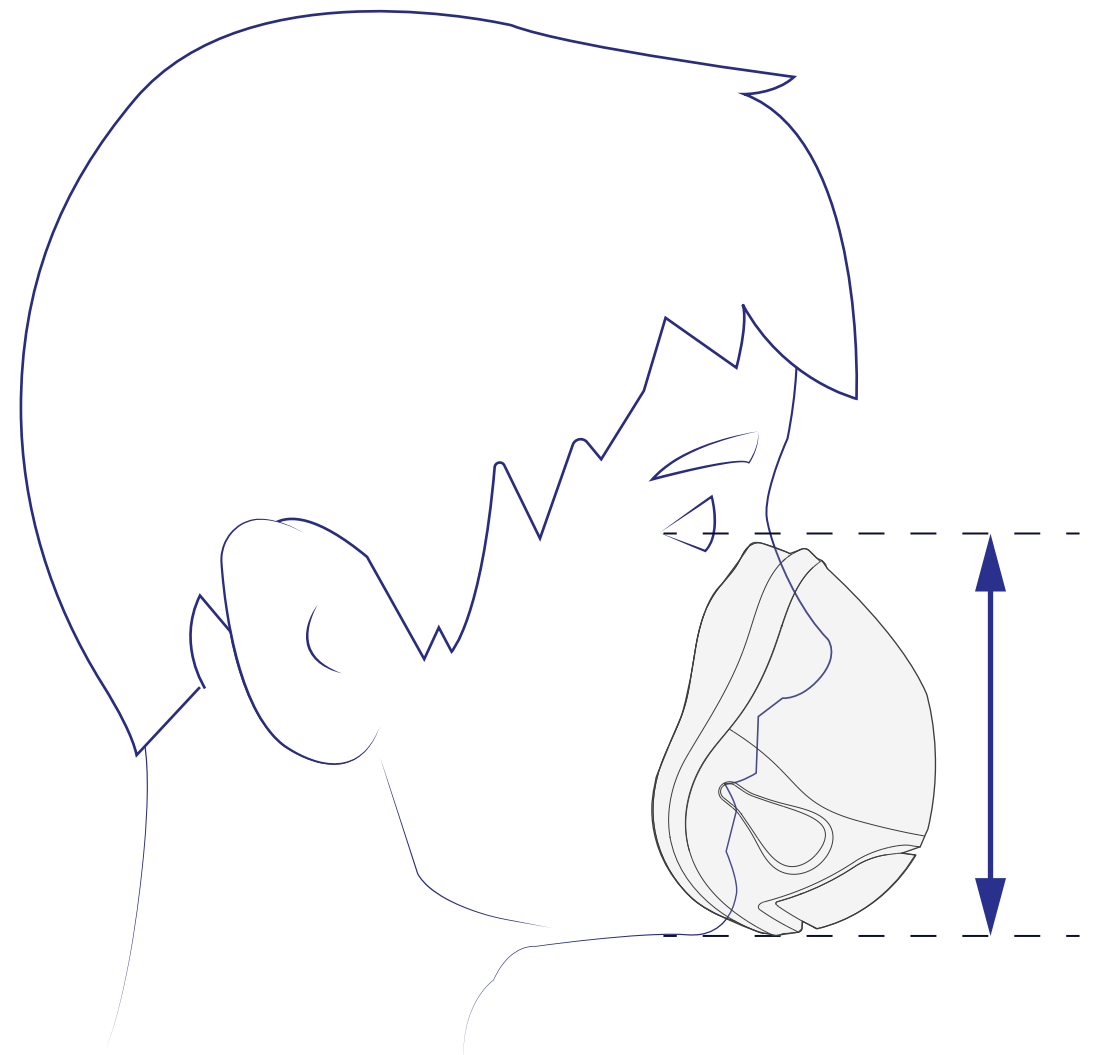

## MASK SIZE GUIDE

Using a ruler, measure from between your eyes to the base of your chin

The HumidiFlyer is designed to fit eye-chin measurements between  
105-125mm (4.1-5")

Front View

Side View

If your measurements are smaller, we recommend the HumidiFlyer Junior mask